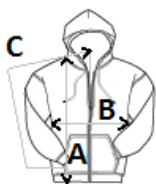

BARVE:

Black