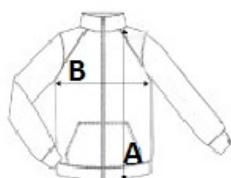

ROZMERY (CM)

	XS	S	M	L	XL	2XL	3XL	4XL	5XL
Ks.	16	16	16	16	16	16	16	16	16
Dĺžka (A)	67	69	71	74	74	76	76	78	78
Šírka cez prsia (B)	55	57	60	62	65	69	72	74	76
Dĺžka rukáva (meraná od stredu chrbta) (C)	75	77	79	80	81	83	84	85	86