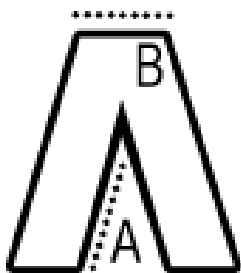

RETRJ500 PRO CARGO TROUSERS **Outlet**
**REGATTA**  
 PROFESSIONAL

**CARACTERISTICI PRINCIPALE**

- 245 g/m<sup>2</sup>
- Water repellent coating
- Hardwearing polycotton fabric
- Fabric weight 245 g/m<sup>2</sup>
- 65% polyester 35% cotton fabric
- Part-elasticated waist
- Knee pad pockets
- Belt loops
- Zip fly opening
- Metal shank button to CF fasten
- 2 front pockets 1 side cargo pocket button fasten, 2 rear pockets
- Side leg ruler pocket
- D-ring attachment
- Hammer loop
- Reinforced crotch seam
- Reinforced seams with triple stitching

**Sugestii de personalizare:**

Imprimare digitală (DTF), Broderie, Serigrafie

**Tara de origine:**

Bangladesh

**SPECIFICAȚIE DIMENSIUNE (CM)**

	<b>33</b>
<b>Buc./</b>	16
<b>Latimea taliei(B)</b>	44
<b>Lungimea pe interior</b>	79