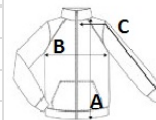

Interactive

Fleece cuffs

2 zipped lower pockets

Adjustable shockcord hem

May have slight color differences between Glowlight coloured products

Tara de origine:

Bangladesh

SPECIFICAȚIE DIMENSIUNE (CM)

	XXS	XS	S	M	L	XL	2XL	3XL	4XL	5XL	6XL
Buc./🌀	16	16	16	16	16	16	16	16	16	16	16
Lungimea corpului (A)	0	67	69	71	74	74	76	76	78	78	0
Latimea pieptului (B)	0	55	57	60	62	65	69	72	74	76	0
Lungimea manecii (C)	0	75	77	79	80	81	83	84	85	86	0