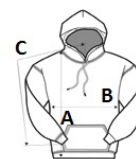

## SPECIFICAȚIE DIMENSIUNE (CM)

	XS	S	M	L	XL	2XL	3XL	4XL	5XL
Buc./🌀	24	24	24	24	24	24	24	12	12
Lungimea corpului (A)		71.12	73.66	76.20	78.74	81.28	83.82	86.36	88.90
Latimea pieptului (B)		50.80	55.88	60.96	66.04	71.12	76.20	81.28	86.36
Lungimea manecii (C)		86.36	88.90	91.44	93.98	96.52	99.06	101.60	104.14