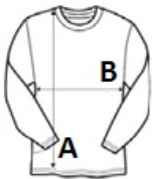

#### Style

Round neck

Set-in sleeves

Cut and sewn

1x1 ribbed cuffs, neck and bottom

Jersey half moon and neck tape inside collar

Relaxed fit

#### SPECIFICAȚIE DIMENSIUNE (CM)

	4A	6A	8A	10A	12A	14A
Buc./🌀	25	25	25	25	25	25
Lungimea corpului (A)	44	49	54	58	62	65
Latimea pieptului (B)	36	38	41	44	47	50