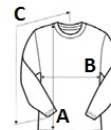

SPECYFIKACJA ROZMIARU (CM)

	S
Szt./📦	24
Długość całkowita (A)	70
Szerokość klatki piersiowej (B)	51
Długość rękawa (C)	85

KOLORY:

■ Graphite Heather