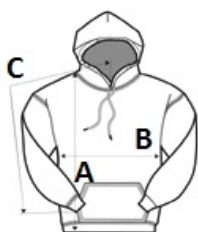

GI99500 PERFORMANCE® ADULT TECH HOODED SWEATSHIRT **Outlet**

GILDAN®

GLAVNE ZNAČILNOSTI

- 237 g/m²
- 237.0 G/SqM
- 100% Polyester
- Wicking properties
- Unlined 3 piece hood - 7.6cm center panel
- Flatcord with metal molded tips
- In transition to tearaway label
- Rolled-forward shoulder
- Contrast Charcoal back neck tape
- Sideseamed
- Pouch pocket
- Twin needle stitching at shoulder, armhole, neck, waistband, and cuffs
- Self-fabric cuffs and waistband

Država izvora:

Honduras, El Salvador

SPECIFIKACIJA VELIKOSTI (CM)

	S	M	L	XL	2XL	3XL
Kom./📦	24	24	24	24	24	24
Dolžina telesa (A)	74	76	79	81	84	86
Širina prsnega koša (B)	51	56	61	66	71	76
Dolžina rokava (C)	85	88	90	93	95	98