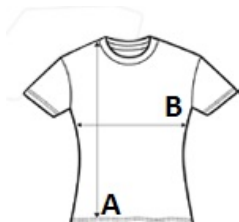

SO02079 SOL'S METROPOLITAN - WOMEN'S LOW-CUT ROUND NECK T-SHIRT **Outlet**

SOL'S

SOL'S
 the fair spirit
CARACTERISTICI PRINCIPALE150 g/m²

QUALITY - JERSEY 150

100% semi-combed ringspun cotton

STYLE

Low-cut neckline

Ribbed collar

Short sleeves

Tape inside collar

No Label

Sugestii de personalizare:

Imprimare digitală (DTF), Broderie, Flex, Transfer termic, Serigrafie

Tara de origine:

Bangladesh

2023: 165. pag.

**SPECIFICAȚIE DIMENSIUNE (CM)**

	S	M	L	XL	2XL
Buc./	50	50	50	50	50
Lungimea corpului (A)	64	66	68	70	72
Latimea pieptului (B)	41	44	47	50	53

**CULORI:**

Grey Melange