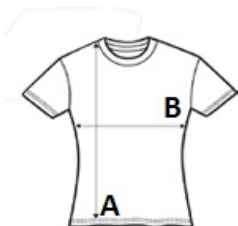

SO01415 SOL'S SYDNEY WOMEN - SHORT SLEEVE RUNNING T-SHIRT **Outlet**

SOL'S
the fair spirit

CARACTERISTICI PRINCIPALE

180 g/m²

QUALITY - INTERLOCK

92% polyester - 8% elastane

STYLE

Round neck

Raglan sleeves

Flatlock seams

Breathable mesh side panels

Reflective details

Sugestii de personalizare:

Flex, Transfer termic, Serigrafie, Sublimare

Tara de origine:

China

📄 2023: 505. pag.

SPECIFICAȚIE DIMENSIUNE (CM)

	XS	S	M	L	XL	2XL
Buc./🌀	50	50	50	50	50	50
Lungimea corpului (A)	58	60	62	64	66	70
Latimea pieptului (B)	34	36	38	40	42	44

CULORI:

Black
 Neon Coral
 Neon Yellow
 White