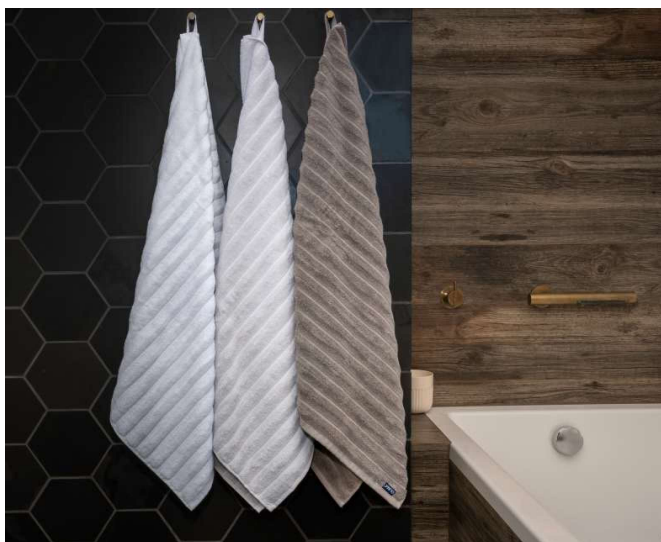

OLP600 OLIMA PREMIUM TOWEL (ex.OLH600)**OLIMA**[®]**GŁÓWNE CECHY**600 g/m²**Premium quality 600g/m2 towels, made from 20/2 ring-spun cotton**

Dyed to match, 100% cotton hanger loop

30x50cm and 50x100cm - Hanger on shorter sides

70x140cm - Hanger on longer sides

No harmful substances! Certified according to STANDARD 100 by OEKO-TEX[®]**Avoid using fabric softener because it reduces towels' water absorbency****Sugerowana znakowania:**