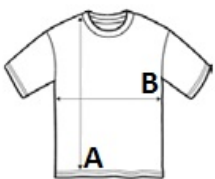

SIZE SPECIFICATION (CM)

	S	M	L	XL	2XL
Pcs./	100	100	100	100	100
Body Length (A)	61	63	65	67	69
Chest Width (B)	41	44	47	50	53

COLORS:

☒ Deep Black

☒ French Navy

☐ White