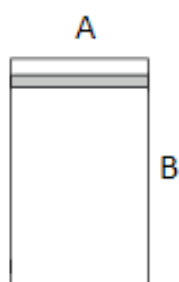

One emphasized bordure

Border width:

- Guest (30x50) 6cm
- Hand (50x100) 7cm
- Bath (70x140) 8cm
- Maxi Bath (100x150) 9cm

No harmful substances! Certified according to STANDARD 100 by OEKO-TEX®**Avoid using fabric softener because it reduces towels' water absorbency****Suggested Decoration:**

Embroidery, Screen printing

Country Of Origin:

Türkiye

2025: p. 398

2024: p. 676

**SIZE SPECIFICATION (CM)**

	30X50	50X100	70X140	100X150
Pcs./	240	60	30	25
Length (A)	30	50	70	100
Width (B)	50	100	140	150

**COLORS:**