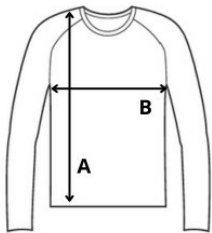

China

2025: p. 165

2024: p. 135

SIZE SPECIFICATION (CM)

	XS	S	M	L	XL	2XL	3XL
Pcs./	24	24	24	24	24	24	24
Chest Width (B)	36	39	42	45	48		

COLORS:

- Exact Black
- Grey Heather
- Navy Heather
- White