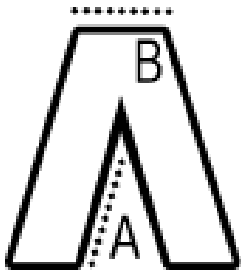

JC167 WOMEN'S COOL SEAMLESS LEGGING **Outlet**

JustCool
RWD

MAIN FEATURES

- 300 g/m²
- 92% nylon 8% elastane
- Seamless construction for ease of movement and comfort
- Tight fit for support
- High-waisted with wide waistband
- Unique seamless design for added shape
- Stretch fabric for ease of movement
- Simple tear-off label makes it perfect for rebranding

Country Of Origin:

China

SIZE SPECIFICATION (CM)

	XS	S	M	L	XL
Pcs./	50	50	50	50	50
Waist Width (B)	33	35	37	38	41
Inseam (A)	71	71.50	72	72.50	73

COLORS:

- Ink Blue
- Iron Grey
- Jet Black