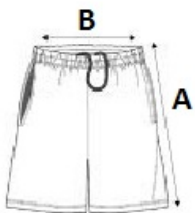

SIZE SPECIFICATION (CM)

	S	M	L	XL	2XL	3XL
Pcs./	30	30	30	30	30	30
Waist Width (B)	36	38	40	42	44	46
Inseam (A)	25	25	25	25	25	25

COLORS:

☒ Royal Blue
☐ White
☐ Black
☒ French Navy
☐ Grey Melange