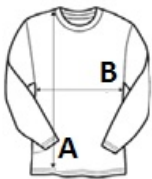

KA990 LADIES' SAILOR JUMPER

KARIBAN

MAIN FEATURES

- 100% cotton
- Gauge 12
- Left shoulder opening with 3 matching buttons
- 1x1 rib neck
- Double thickness knit cuffs and hem

Country Of Origin:

Bangladesh

2024: p. 445

2023: p. 385

SIZE SPECIFICATION (CM)

	XS	S	M	L	XL	2XL
Pcs./📦	20	20	20	20	20	20
Body Length (A)	60	62	64	66	68	70
Chest Width (B)	42	45	48	51	54	57
Sleeve Length (C)	58.50	59.50	60.50	61.50	62.50	63.50