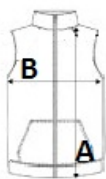

	S	M	L	XL	2XL	3XL	4XL
Pcs./	15	15	15	15	15	15	15
Body Length (A)	68	70.25	72.50	74.50	76.30	78.20	80.90
Chest Width (B)	55.25	58.25	61.25	64.25	67.25	70.25	74.25

**COLORS:**

Black	Dark Khaki	Jungle Camo	Light Royal Blue	Marl Dark Grey	Marl Silver
Navy	Red	White	Wine		