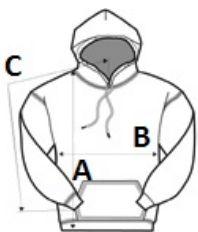

GI18500 HEAVY BLEND™ ADULT HOODED SWEATSHIRT

GILDAN®

MAIN FEATURES

- 271 g/m²
- 50% U.S. Cotton, 50% Polyester, 271.0 G/SqM (White 257 G/SqM)
- Heavy Blend features a cozy, brushed interior and an extensive colour palette across a variety of silhouettes
- Double-lined hood with colour-matched drawcord
- Pouch pocket
- 1 x 1 rib with spandex for enhanced stretch and recovery
- Classic fit, seamless body
- High-performing tear-away label; transitioning to recycled material
- Safety Green is compliant with ANSI / ISEA 107 high-visibility standards

Suggested Decoration:

DTG, Embroidery, Heat transfer, Screen printing

Country Of Origin:

Honduras, El Salvador, Guatemala, Nicaragua, Mexico, Bangladesh

2024: p. 394

2023: p. 335

SIZE SPECIFICATION (CM)

	S	M	L	XL	2XL	3XL	4XL	5XL
Pcs./📦	24	24	24	24	24	24	12	12
Body Length (A)	68.58	71.12	73.66	76.20	78.74	81.28	83.82	86.36
Chest Width (B)	50.80	55.88	60.96	66.04	71.12	76.20	81.28	86.36
Sleeve Length (C)	85.09	87.63	90.17	92.71	95.25	97.79	100.33	102.87