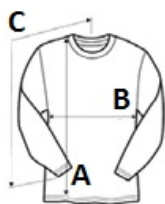

SIZE SPECIFICATION (CM)

	XS	S	M	L
Pcs./📦	12	12	12	12
Body Length (A)	54	56	57	59
Chest Width (B)	49	51	54	57
Sleeve Length (C)	52	53	55	56