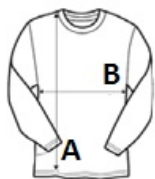

PA374 KIDS' POLYESTER SWEATSHIRT **Outlet**

PROACT.®

GLAVNE ZNAČAJKE

210 g/m²
 100% polyester
 Polyester tricot
 Contrasting front band, approx. 9 cm high
 Crew neck
 Inner taped neck
 Elastane ribbed neck, cuffs and hem

Zemlja podrijetla:

Pakistan

SPECIFIKACIJA VELIČINE (CM)

	6/8	8/10	10/12	12/14
Kom./📦	25	25	25	25
Duljina tijela (A)	51	56	60	66
Širina prsa (B)	39	41	45	48
Središnja duljina rukava (C)	45	49	54	58

BOJE:

Sporty Navy/White
 Sporty Royal
 Blue/White