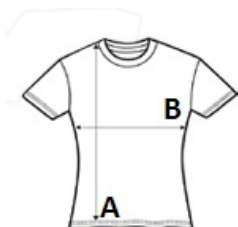

SO01415 SOL'S SYDNEY WOMEN - SHORT SLEEVE RUNNING T-SHIRT **Outlet**

SOL'S®
the fair spirit

SOL'S

GLAVNE ZNAČAJKE

180 g/m²

QUALITY - INTERLOCK

92% polyester - 8% elastane

STYLE

Round neck

Raglan sleeves

Flatlock seams

Breathable mesh side panels

Reflective details

Predložena dekoracija:

Flex, Heat transfer, Screen printing, Sublimation

Zemlja podrijetla:

China

2023: p. 505

SPECIFIKACIJA VELIČINE (CM)

	XS	S	M	L	XL	2XL
Kom./📦	50	50	50	50	50	50
Duljina tijela (A)	58	60	62	64	66	70
Širina prsa (B)	34	36	38	40	42	44

BOJE:

Neon Coral
 Neon Yellow
 White