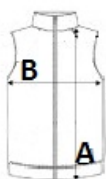

	XS	S	M	L	XL	2XL	3XL	4XL
Kom./	20	20	20	20	20	20	20	20
Duljina tijela (A)	58.25	60.25	62.25	64.25	66.25	68.25	70.25	72.25
Širina prsa (B)	46	49	52	55	58	61	64	67

BOJE:

Fluorescent Orange	Fluorescent Yellow	Ash Heather	Beige	Black	Camel Heather
Chocolate	Cloudy Blue Heather	Convoy Grey	Dark Grey	Deep Blue	Forest Green
French Navy Heather	Fuchsia	Green Marble Heather	Green Olive	Kelly Green	Natural
Purple	Red	Royal Blue	Navy	Orange	Pale Pink
Tropical Blue	True Indigo	White	Sage	Sky Blue	Snow Grey
			Yellow		