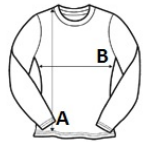

JC039 WOMEN'S LONG SLEEVE CROP T **Outlet**

JustCool
 RWDB

GLAVNE ZNAČAJKE

210 g/m²
 Blended polyester
 Raglan sleeves
 Thumb-holes
 Active fit
 Wicking quick dry fabric
 Printable elastic at hem
 Long sleeves

Zemlja podrijetla:

China

SPECIFIKACIJA VELIČINE (CM)

	XS	S	M	L	XL
Kom./	40	40	40	40	40
Duljina tijela (A)	41	42	43	44	45
Širina prsa (B)	39.50	42.50	45.50	48.50	51.50
Središnja duljina rukava (C)	74	76	78	80	82