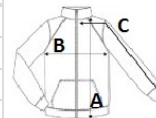

SPECIFIKACIJA VELIČINE (CM)

	S
Kom./📦	24
Duljina tijela (A)	70
Širina prsa (B)	51
Središnja duljina rukava (C)	85

BOJE:

■ Graphite Heather