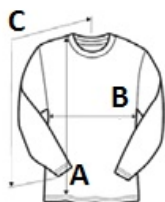

SPECIFIKACIJA VELIČINE (CM)

	XS	S	M	L	XL
Kom./	36	36	36	36	36
Duljina tijela (A)	46	52	56	60	64
Širina prsa (B)	36	41	43	46	48
Središnja duljina rukava (C)	52	58	62	67	74