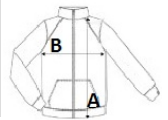

**SO55000 SOL'S NORTH MEN - ZIPPED FLEECE JACKET**

**MAIN FEATURES**

- 300 g/m<sup>2</sup>
- Quality**  
100% polyester high density
- Style**  
Short cut  
Anti-pilling  
Reinforcing tape on neck  
High lined collar  
2 zipped pockets with flap  
Fitted cut  
Elasticated cuffs  
Back half-moon yoke  
Elasticated drawstring at bottom
- Suggested Decoration:**  
Embroidery, Flex, Heat transfer
- Certifications:**

**Country Of Origin:**  
Bangladesh

2025 : p. 271  
2024 : p. 503

**SIZE SPECIFICATION (CM)**

	XS	S	M	L	XL	2XL	3XL	4XL	5XL
<b>Pcs./</b>	20	20	20	20	20	20	20	20	20
<b>Body Length (A)</b>	68	70	72	74	76	78	80	82	84
<b>Chest Width (B)</b>	56	58	60	63	66	69	72	75	78