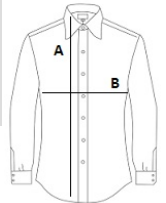

SO16020 SOL'S EMBASSY - LONG SLEEVE OXFORD WOMEN'S SHIRT

SOL'S
the fair spirit

MAIN FEATURES135 g/m²**Quality**

70% cotton - 30% polyester

Style

Fitted cut

Long sleeves

Classic collar

Adjustable rounded cuffs

7 tone-on-tone button placket

Chest darts

Suggested Decoration:

Digital printing (DTF), Embroidery, Flex, Heat transfer, Screen printing

Certifications:**Country Of Origin:**

Bangladesh

2025 : p. 131

2024 : p. 333

**SIZE SPECIFICATION (CM)**

	XS	S	M	L	XL	2XL
Pcs./	20	20	20	20	20	20
Body Length (A)	64	65	66	67	68	69
Chest Width (B)	45	48	51	54	57	60

**COLORS:**
 Sky Blue

 White