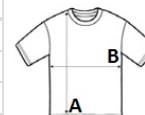

Short sleeves

Tubular

**Suggested Decoration:**

Digital printing (DTF), Embroidery, Flex, Heat transfer, Screen printing

**Certifications:**

**Country Of Origin:**

Bangladesh

2026 : p. 23

2025 : p. 21

**SIZE SPECIFICATION (CM)**

	XS	S	M	L	XL	2XL	3XL	4XL	5XL
<b>Pcs./</b>	100	100	100	100	100	100	100	100	50
<b>Body Length (A)</b>	64	70	72	74	76	78	80	82	0
<b>Chest Width (B)</b>	48	50	53	56	59	62	65	68	0