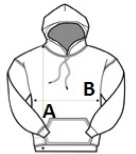

Style

Cut and sewn

Raglan sleeves

2x2 ribbed cuffs and hem

Half moon inside collar

Neck tape

Drawstring with metal eyelets and stoppers

Jersey lined hood

Certifications:

Country Of Origin:

Bangladesh

2025 : p. 183

2024 : p. 24

SIZE SPECIFICATION (CM)

	XS	S	M	L	XL	2XL	3XL
Pcs./	25	25	25	25	25	25	25
Body Length (A)	65	68	69	70	71	72	73
Chest Width (B)	49	52	55	58	61	64	67