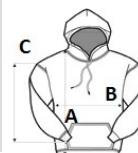

Heavyweight fill

Grown on hood with adjusters

Inner zip guard

Inner zipped security pocket

2 zipped lower pockets

Adjustable cuffs

Adjustable shockcord hem

Made using recycled materials

Country Of Origin:

Bangladesh

SIZE SPECIFICATION (CM)

	S	M	L	XL	2XL	3XL
Pcs./	8	8	8	8	8	8
Body Length (A)	76,5	76,5	79	79	81,5	81,5
Chest Width (B)	55	59	63	67	72	76
Sleeve Length (C)	67	68	69	70	71	72

COLORS: