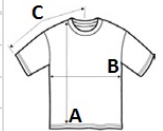

SIZE SPECIFICATION (CM)

	6/8	8/10	10/12	12/14
Pcs./📦	25	25	25	25
Body Length (A)	52.25	57.25	62.25	67.25
Chest Width (B)	36	39	42	45
Sleeve Length (C)	24	26.50	29	31.50