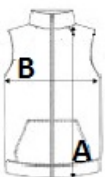

1 inner pocket with tear release fastening

Matching zips, trims and lining

1 zip at chest and 1 zip at hem for decoration access

Suggested Decoration:

Embroidery

Country Of Origin:

China

📄 2025: p. 330

📄 2024: p. 592

**SIZE SPECIFICATION (CM)**

	XS	S	M	L	XL	2XL	3XL	4XL
Pcs./📦	10	10	10	10	10	10	10	10
Body Length (A)	68.40	69.80	72.10	74.40	76.60	78.90	81.70	84
Chest Width (B)	53	56	59	62	65	68	72	75

**COLORS:**