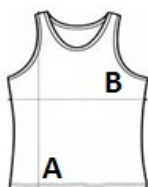

**GI46200 PERFORMANCE® ADULT CORE SINGLET** Outlet

**GILDAN®**

**MAIN FEATURES**

- 159 g/m<sup>2</sup>
- 159.0 G/SqM (White 156.0 G/SqM)
- 100% Polyester
- Active fit
- Wicking properties
- Snag-resistant
- Single-needle topstitched 5.1cm shoulder strap
- Racerback
- Tearaway label
- Twin needle neck, armhole, and bottom hem
- Transitioning to side seam

**Suggested Decoration:**

Heat transfer, Screen printing, Sublimation

**Country Of Origin:**

Honduras

**SIZE SPECIFICATION (CM)**

	<b>S</b>	<b>M</b>	<b>L</b>	<b>XL</b>	<b>2XL</b>	<b>3XL</b>
<b>Pcs./📦</b>	36	36	36	36	36	36
<b>Body Length (A)</b>	71.12	73.66	76.20	78.74	81.28	83.82
<b>Chest Width (B)</b>	45.72	50.80	55.88	60.96	66.04	71.12