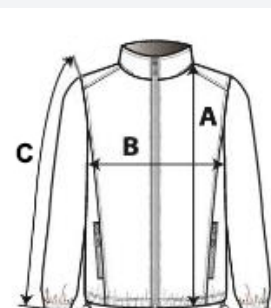

210 g/m<sup>2</sup>

2026 : p. 415  
2025 : p. 350

MAIN FEATURES:

- 100 % polyester
- PVC coated 100% polyester ripstop outer
- Fully padded
- Fleece lined back and inner collar
- Full front zip with studded flap
- Detachable sleeves
- 5 functional front pockets including 1 for badge holder
- 1 inner pocket
- Reflective trims on chest and back
- Reinforced shoulder panels
- Side zip opening for ease of movement
- Adjustable drawcord at waist
- Concealed hood
- Zip access for decoration at chest and hem

TARIFF CODE: **62014090**

COUNTRY OF ORIGIN  
**China**

SIZE SPECIFICATION (CM)

	S	M	L	XL	2XL	3XL	4XL
Pcs./☐	5	5	5	5	5	5	5
Body Length (A)	78,80	80,80	82,80	84,80	86,80	88,80	91,50
Chest Width (B)	57,00	60,00	63,00	66,00	69,00	72,00	76,00
Sleeve Length (C)	67,50	69,50	71,50	73,50	75,50	77,50	79,75