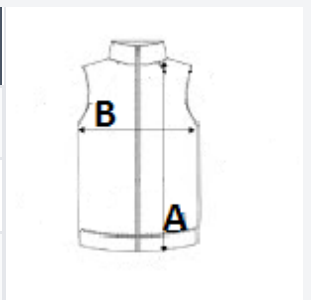

2 large patch pockets on the front with tear release fastening + 1 chest patch pocket with pen compartment

Matching plastic zip fastening

Hanging loop inside neck

Slightly drop hem

Matching binding finish around the armholes and hem

Name tag inside the garment

Tear-away brand label

TARIFF CODE: **62024010**

COUNTRY OF ORIGIN

**Bangladesh**

SIZE SPECIFICATION (CM)

	XS	S	M	L	XL	2XL	3XL
Pcs./📦	50	50	50	50	50	50	50
Length (A)	72,50	74,50	76,50	78,50	80,50	82,50	84,50
Width (B)	50,00	53,00	56,00	59,00	62,00	65,00	68,00