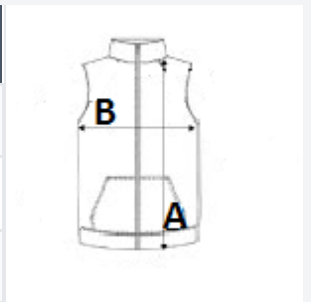

3 zipped pockets

TARIFF CODE: 61103099

SUGGESTED DECORATION

Embroidery, Flex, Heat transfer

COUNTRY OF ORIGIN

Bangladesh

SIZE SPECIFICATION (CM)

	XS	S	M	L	XL	2XL	3XL
Pcs./📦	15	15	15	15	15	15	15
Body Length (A)	64.00	66.00	68.00	70.00	72.00	74.00	76.00
Chest Width (B)	50.00	53.00	57.00	60.00	63.00	66.00	69.00