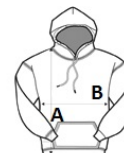

**SO47101 SOL'S SNAKE - UNISEX HOODED SWEATSHIRT** Outlet

**MAIN FEATURES**

280 g/m<sup>2</sup>

**Quality**

50% Ringspun cotton - 50% polyester

**Style**

Elastane rib on hem and cuffs

Set-in sleeves

Kangaroo pocket

Lined and unlined hood with tone on tone drawstring

Fitted cut

**Suggested Decoration:**

Embroidery, Flex, Heat transfer, Screen printing

**Certifications:**

**Country Of Origin:**

Pakistan

**SIZE SPECIFICATION (CM)**

	XS	S	M	L	XL	2XL
<b>Pcs./</b>	20	20	20	20	20	20
<b>Body Length (A)</b>	66	68	69	71	72	74
<b>Chest Width (B)</b>	48	51	54	57	60	63

**COLORS:**