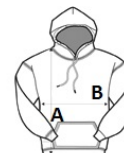

Kangaroo pocket

Lined and unlined hood with tone on tone drawstring

Fitted cut

Suggested Decoration:

Embroidery, Flex, Heat transfer, Screen printing

Certifications:

Country Of Origin:

Pakistan

SIZE SPECIFICATION (CM)

	XS	S	M	L	XL	2XL
Pcs./	20	20	20	20	20	20
Body Length (A)	66	68	69	71	72	74
Chest Width (B)	48	51	54	57	60	63

COLORS: