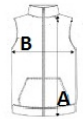

Style

2 zipped side pockets and 1 zipped chest pocket

Adjustable waist drawstring

Suggested Decoration:

Embroidery, Flex, Heat transfer, Screen printing

Certifications:**Country Of Origin:**

China, Bangladesh

2026 : p. 211

2025 : p. 273

**SIZE SPECIFICATION (CM)**

	S	M	L	XL	2XL	3XL
Pcs./	10	10	10	10	10	10
Body Length (A)	66	68	70	72	74	76
Chest Width (B)	56	59	62	65	68	71

**COLORS:**

Black
 French Navy
 Pepper Red
 Royal Blue