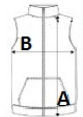

Style

2 zipped side pockets and 1 zipped chest pocket

Adjustable waist drawstring

Suggested Decoration:

Embroidery, Flex, Heat transfer, Screen printing

Certifications:**Country Of Origin:**

China, Bangladesh

2026 : p. 211

2025 : p. 273

**SIZE SPECIFICATION (CM)**

	S	M	L	XL	2XL	3XL
Pcs./	10	10	10	10	10	10
Body Length (A)	66	68	70	72	74	76
Chest Width (B)	56	59	62	65	68	71

**COLORS:**

Black
 French Navy
 Pepper Red
 Royal Blue