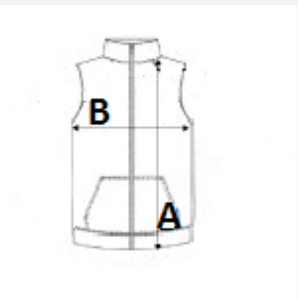

- Zipped opening
- 2 side zipped pockets

TARIFF CODE: **62103000**

SUGGESTED DECORATION

Embroidery, Flex, Heat transfer, Screen printing

COUNTRY OF ORIGIN

Bangladesh

SIZE SPECIFICATION (CM)

	S	M	L	XL	2XL	3XL	4XL	5XL
Pcs./📦	10	10	10	10	10	10	10	10
Body Length (A)	67.00	69.00	71.00	73.00	75.00	78.00	81.00	84.00
Chest Width (B)	56.00	59.00	62.00	65.00	68.00	71.00	74.00	77.00