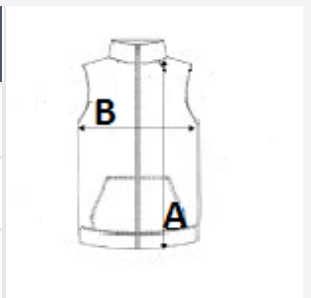

- Zipped opening
- 2 side zipped pockets

TARIFF CODE: 62103000

SUGGESTED DECORATION

Embroidery, Flex, Heat transfer, Screen printing

COUNTRY OF ORIGIN

Bangladesh

SIZE SPECIFICATION (CM)

	S	M	L	XL	2XL	3XL	4XL	5XL
Pcs./☒	10	10	10	10	10	10	10	10
Body Length (A)	67.00	69.00	71.00	73.00	75.00	78.00	81.00	84.00
Chest Width (B)	56.00	59.00	62.00	65.00	68.00	71.00	74.00	77.00