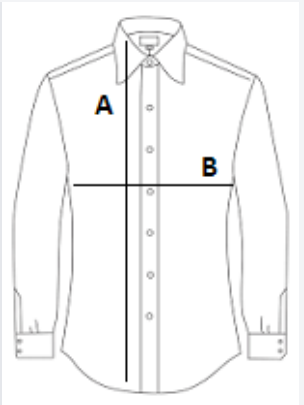

- Fitted cut
- Long sleeves
- Classic collar
- Adjustable rounded cuffs
- 7 tone-on-tone button placket
- Chest darts

TARIFF CODE: **62063000**

SUGGESTED DECORATION

Digital printing (DTF), Embroidery, Flex, Heat transfer, Screen printing

COUNTRY OF ORIGIN

Bangladesh

SIZE SPECIFICATION (CM)

	XS	S	M	L	XL	2XL
Pcs./📦	20	20	20	20	20	20
Body Length (A)	64.00	65.00	66.00	67.00	68.00	69.00
Chest Width (B)	45.00	48.00	51.00	54.00	57.00	60.00

COLORS: