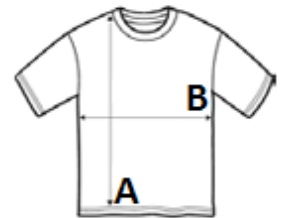

Style

Reinforcing tape on neck

Elastane rib collar

Short sleeves

Tubular

TARIFF CODE: **61091000**

SUGGESTED DECORATION

Digital printing (DTF), Embroidery, Flex, Heat transfer, Screen printing

COUNTRY OF ORIGIN

Bangladesh

SIZE SPECIFICATION (CM)

	XXS	XS	S	M	L	XL	2XL	3XL	4XL	5XL
Pcs./📦	100	100	100	100	100	100	100	100	100	50
Body Length (A)	60.00	64.00	70.00	72.00	74.00	76.00	78.00	80.00	82.00	0.00
Chest Width (B)	46.00	48.00	50.00	53.00	56.00	59.00	62.00	65.00	68.00	0.00