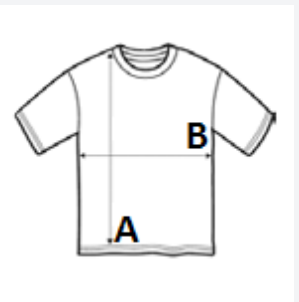

Raglan sleeves

Tubular

TARIFF CODE: 61091000

SUGGESTED DECORATION

Digital printing (DTF), Embroidery, Flex, Heat transfer, Screen printing

COUNTRY OF ORIGIN

Bangladesh

SIZE SPECIFICATION (CM)

	3XL
Pcs./📦	100
Body Length (A)	79.00
Chest Width (B)	62.00

COLORS:

■ White/Black