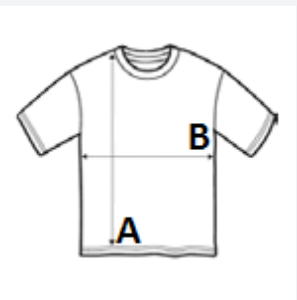

150 g/m² 100% Cotton Tubular Washable at 40°C

2025 : p. 19

MAIN FEATURES:

Quality

100% semi-combed Ringspun cotton

Style

Reinforcing tape on neck

Elastane rib collar

Raglan sleeves

Tubular

TARIFF CODE: 61091000

SUGGESTED DECORATION

Digital printing (DTF), Embroidery, Flex, Heat transfer, Screen printing

COUNTRY OF ORIGIN

Bangladesh

SIZE SPECIFICATION (CM)

	S	M	L	XL	2XL	3XL
Pcs./📦	100	100	100	100	100	100
Body Length (A)	64.00	67.00	70.00	73.00	76.00	79.00
Chest Width (B)	47.00	50.00	53.00	56.00	59.00	62.00

COLORS:

■ Black/Grey Melange ■ White/Black