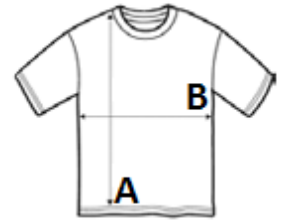

Jersey 150

100% cotton (50% recycled cotton - 50% cotton)

Style

Ribbed round neck

Neck tape

Tubular

TARIFF CODE: 61091000

SUGGESTED DECORATION

Screen printing, Heat transfer, Flex, Embroidery, Digital printing (DTF)

COUNTRY OF ORIGIN

Bangladesh

SIZE SPECIFICATION (CM)

	XS	S	M	L	XL	2XL	3XL	4XL
Pcs./📦	50	50	50	50	50	50	50	50
Body Length (A)	65.00	69.00	71.00	73.00	75.00	77.00	79.00	81.00
Chest Width (B)	47.00	50.00	53.00	56.00	59.00	62.00	65.00	68.00