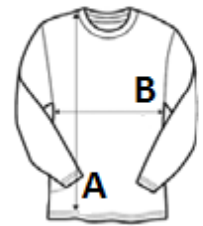

Style

Round neck  
1x1 ribbed cuffs, neck and bottom  
Neck tape  
Set-in sleeves

**Tubular XS-XL, Sideseamed 2XL-4XL**

**Outstanding size tolerance: +10%**

For the side-seamed version [click here!](#)

TARIFF CODE: 61102099

amfori BSCI

COUNTRY OF ORIGIN  
Pakistan

ATM-APPROVED  
VEGAN

SIZE SPECIFICATION (CM)

	S	M	L	XL	2XL	3XL	4XL
Pcs./�	25	25	25	25	25	25	25
Body Length (A)	71.00	72.00	74.00	75.00	77.00	79.00	81.00
Chest Width (B)	53.00	56.00	61.00	65.00	68.00	71.00	75.00