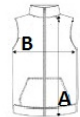

Main fastening and side pockets with contrasting nylon inverted zip

Contrasting taslon breast pocket with nylon inverted zip

Contrasting taslon taped bias at the armholes and hem

Black zip puller with reflective details

Hem with elastic drawcords and contrasting tips

Comfortable cut

Slightly dipped at the back

Certifications:**Country Of Origin:**

Bangladesh

2026 : p. 189

2025 : p. 268

**SIZE SPECIFICATION (CM)**

	XS	S	M	L	XL	2XL
Pcs./	10	10	10	10	10	10
Body Length (A)	64	68	69	70	71	72
Chest Width (B)	52	55	58	61	64	67

**COLORS:**

Army/Dark Army
 Carbon Grey/Black
 Shear Beige/Beige