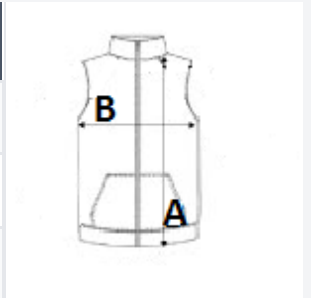

Storage bag

TARIFF CODE: **62114390**

SUGGESTED DECORATION

Flex, Heat transfer

COUNTRY OF ORIGIN

Bangladesh

SIZE SPECIFICATION (CM)

	S	M	L	XL	2XL
Pcs./📦	10	10	10	10	10
Body Length (A)	60.00	62.00	63.00	64.00	65.00
Chest Width (B)	48.00	51.00	54.00	57.00	60.00