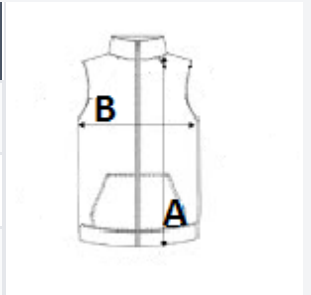

Storage bag

TARIFF CODE: **62113390**

SUGGESTED DECORATION

Heat transfer, Flex

COUNTRY OF ORIGIN

Bangladesh

SIZE SPECIFICATION (CM)

| | S | M | L | XL | 2XL | 3XL |
|-----------------|-------|-------|-------|-------|-------|-------|
| Pcs./📦 | 10 | 10 | 10 | 10 | 10 | 10 |
| Body Length (A) | 66.00 | 67.00 | 68.00 | 69.00 | 72.00 | 74.00 |
| Chest Width (B) | 53.00 | 56.00 | 59.00 | 62.00 | 65.00 | 68.00 |