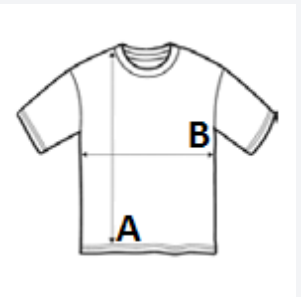

150 g/m² 100% Cotton Tubular No Label Washable at 40°C

2026 : p. 21
2025 : p. 17

MAIN FEATURES:

Quality

100% organically grown cotton
Natural finish for a softer and smoother feel

Style

100% cotton ribbed collar
Round neck
Neck tape
Fitted cut
Tubular

TARIFF CODE: 61091000

SUGGESTED DECORATION

Digital printing (DTF), Embroidery, Flex, Heat transfer, Screen printing

COUNTRY OF ORIGIN

Bangladesh

SIZE SPECIFICATION (CM)

	XS	S	M	L	XL	2XL	3XL	4XL
Pcs./📦	100	100	100	100	100	100	100	100
Body Length (A)	67.50	69.50	71.50	73.50	75.50	77.50	79.50	81.50
Chest Width (B)	45.00	48.00	51.00	54.00	57.00	60.00	63.00	66.00