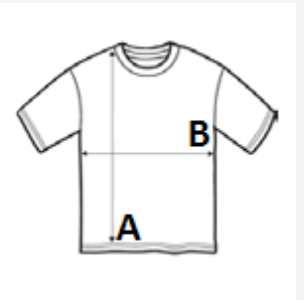

100% organically grown cotton

Natural finish for a softer and smoother feel

Style

100% cotton ribbed collar

Round neck

Neck tape

Fitted cut

Tubular

TARIFF CODE: **61091000**

SUGGESTED DECORATION

Digital printing (DTF), Embroidery, Flex, Heat transfer, Screen printing

COUNTRY OF ORIGIN

Bangladesh

SIZE SPECIFICATION (CM)

	S	M	L	XL	2XL	3XL
Pcs./📦	100	100	100	100	100	100
Body Length (A)	61.00	63.00	65.00	67.00	69.00	71.00
Chest Width (B)	41.00	44.00	47.00	50.00	53.00	56.00